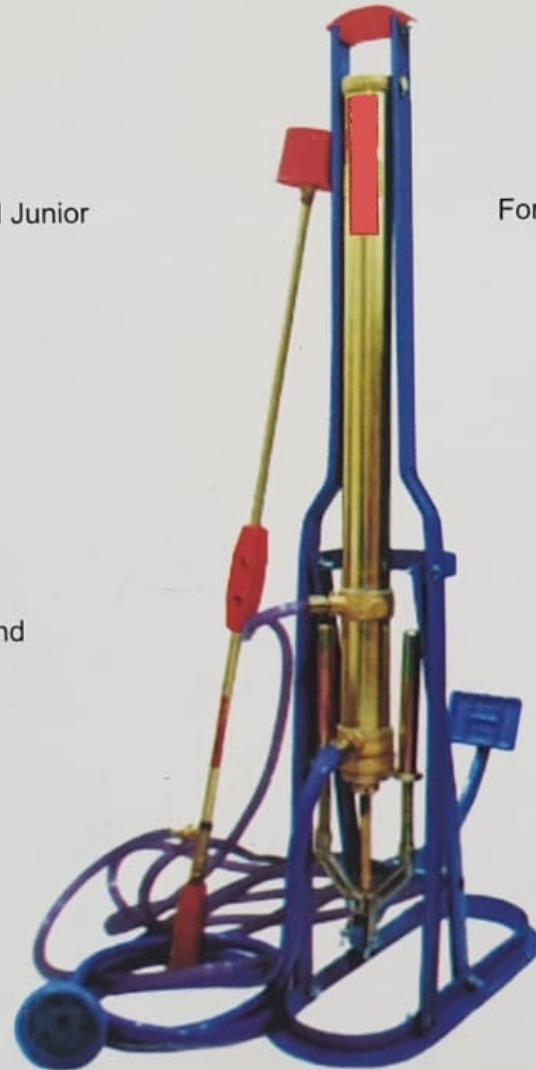

Capacity-5 Ltrs.

Capacity-10 Ltrs.

AGRI SPRAYERS & BROADCASTER

Wind Junior

Wind

FERTILIZER BROADCASTERS

Force

FOOT SPRAYERS