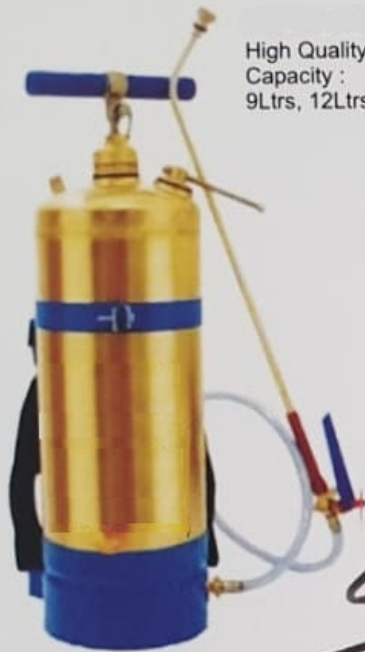

COMPRESSION SPRAYERS

High Quality Brass Tank
Capacity :
9Ltrs, 12Ltrs, 14Ltrs.