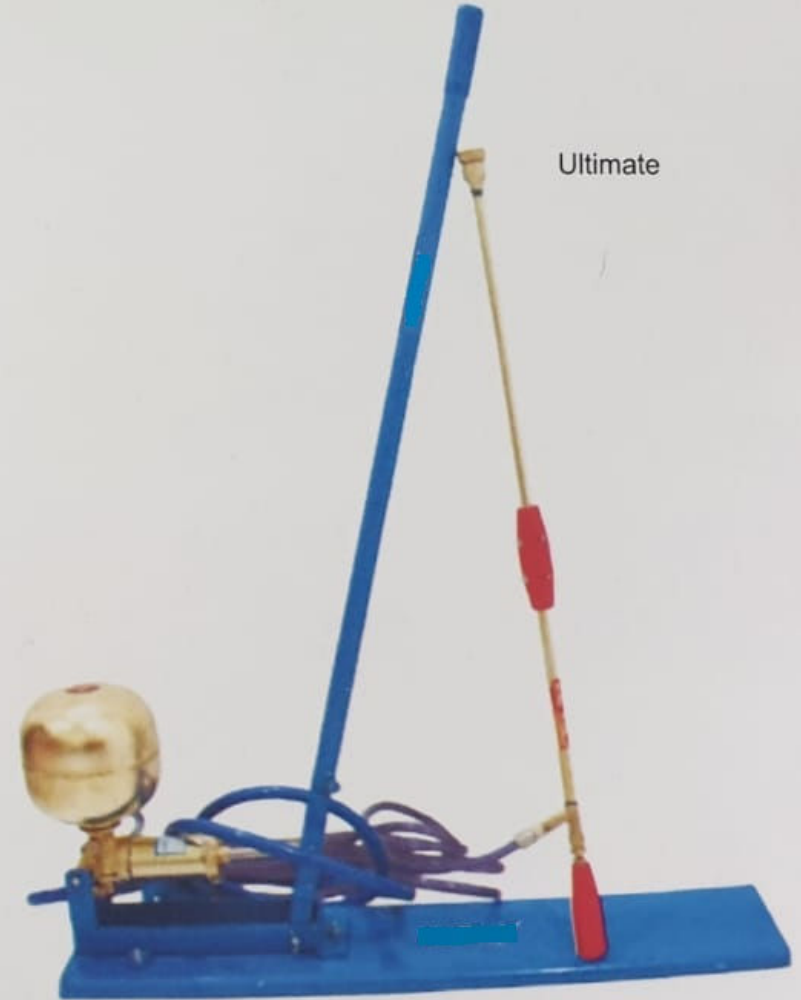

Capacity-5 Ltrs.

Capacity-10 Ltrs.

AGRI SPRAYERS & BROADCASTER

Wind Junior

Wind

FERTILIZER BROADCASTERS

Force

FOOT SPRAYERS

Ultimate

ROCKING SPRAYERS

KHURPA (HAND HOE)

Khurpa with Steel Handle (PVC Grip)
13.3x2.5cm (5¼" x 1")

Khurpa with Steel Handle (PVC Grip)
13.3x5cm (5¼" x 2")

Khurpa with Steel Handle (PVC Grip)
13.3x7.5cm (5¼" x 3")