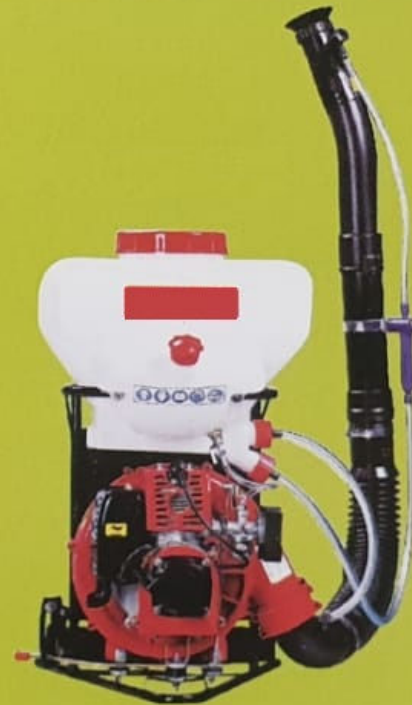

KNAPSACK SPRAYERS

Capacity 16 Ltrs.

Capacity 18 Ltrs.

Capacity 16 Ltrs.

Capacity 16 Ltrs.

Capacity 16 Ltrs.

Capacity 16 Ltrs.

POWER SPRAYERS

E-POWER

Container Capacity : 15Ltr
Net Weight : 6.0 Kg
Working Pressure : 0.2-0.4
Operating System : Rechargeable Battery

Weight : 10kg
Container Capacity : 25L
Plunger Dia : 18mm
Pressure : 15-25kg/cm2
Output : 8L /min
Power : Komatsu Japan Engine